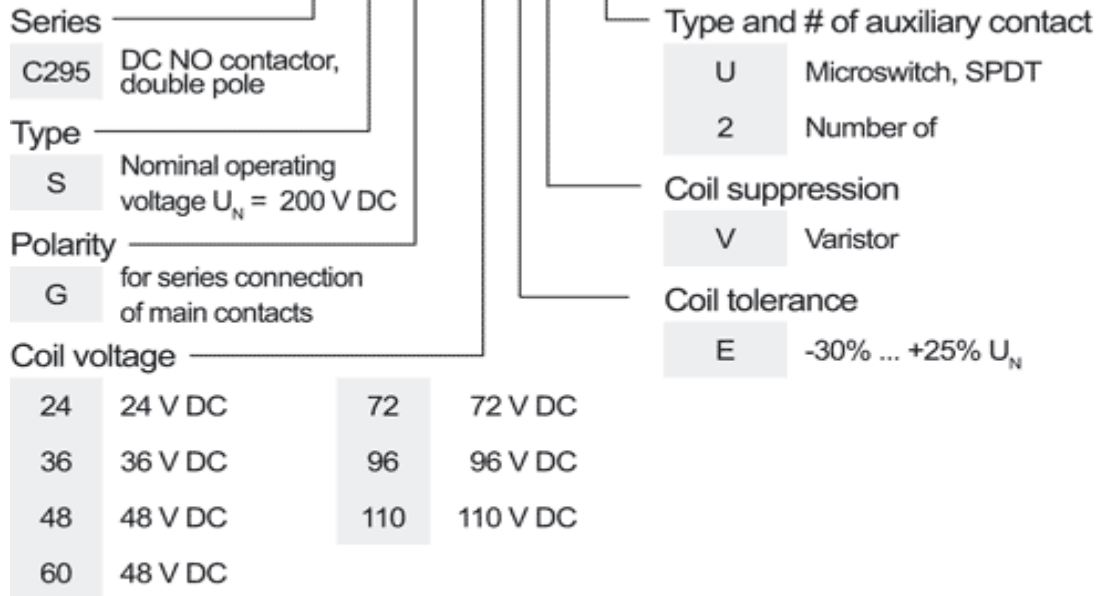

İMAJ TEKNİK
ELEKTRİK ELEKTRONİK MALZ. SAN. VE TİC. LTD. ŞTİ

Ordering code: Contactor for battery voltages

Example: **C295 S/G/ 24EV-U2**

Special variant

If you need a special variant of the contactor, please do not hesitate to contact us. Maybe, the type of contactor you are looking for is among our many special designs. If not, we can also supply customized designs. In this case, however, minimum quantities apply.